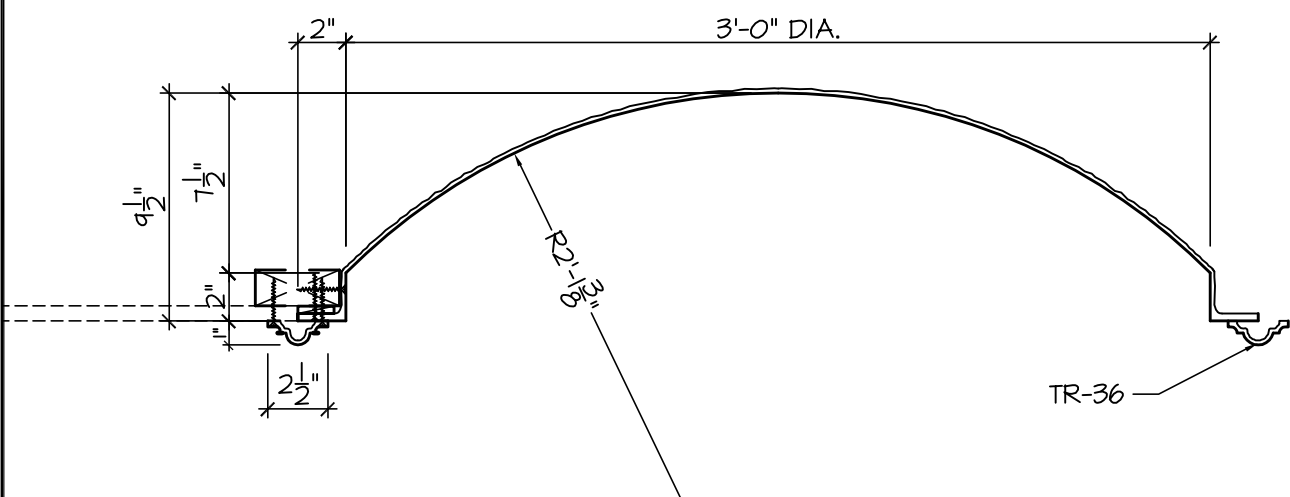

1A REFLECTED PLAN VIEW
SCALE : 1" = 1'-0"

1B DETAIL SECTION
SCALE : 1-1/2" = 1'-0"

**FIRST CLASS
BUILDING
PRODUCTS**

1418 FENWICK DRIVE
MARIETTA, GA 30064
Phone 770.514.8141
Fax 770.514.0731

PROJECT: FIRST CLASS	
BUILDING PRODUCTS	
JOB NO:	
TITLE: GFRP DOME	
TITLE: 3'-0" DIAMETER	
SCALE: AS SHOWN	DRAWN BY: -