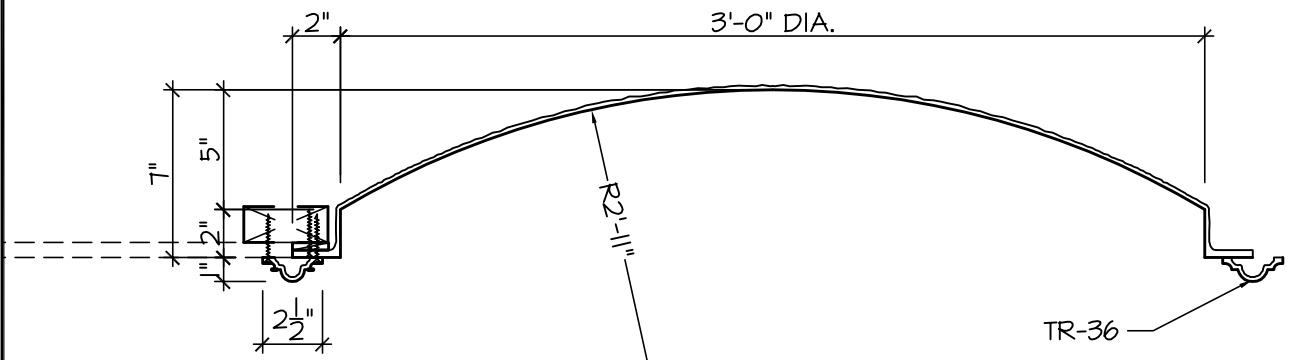

1A REFLECTED PLAN VIEW
SCALE : 1" = 1'-0"

1B DETAIL SECTION
SCALE : 1-1/2" = 1'-0"

**FIRST CLASS
BUILDING
PRODUCTS**

1418 FENWICK DRIVE
MARIETTA, GA 30064
Phone 770.514.8141
Fax 770.514.0731

PROJECT: FIRST CLASS	
BUILDING PRODUCTS	
JOB NO:	
TITLE: GFRP DOME	
TITLE: 3'-0" DIAMETER	
SCALE: AS SHOWN	DRAWN BY: -